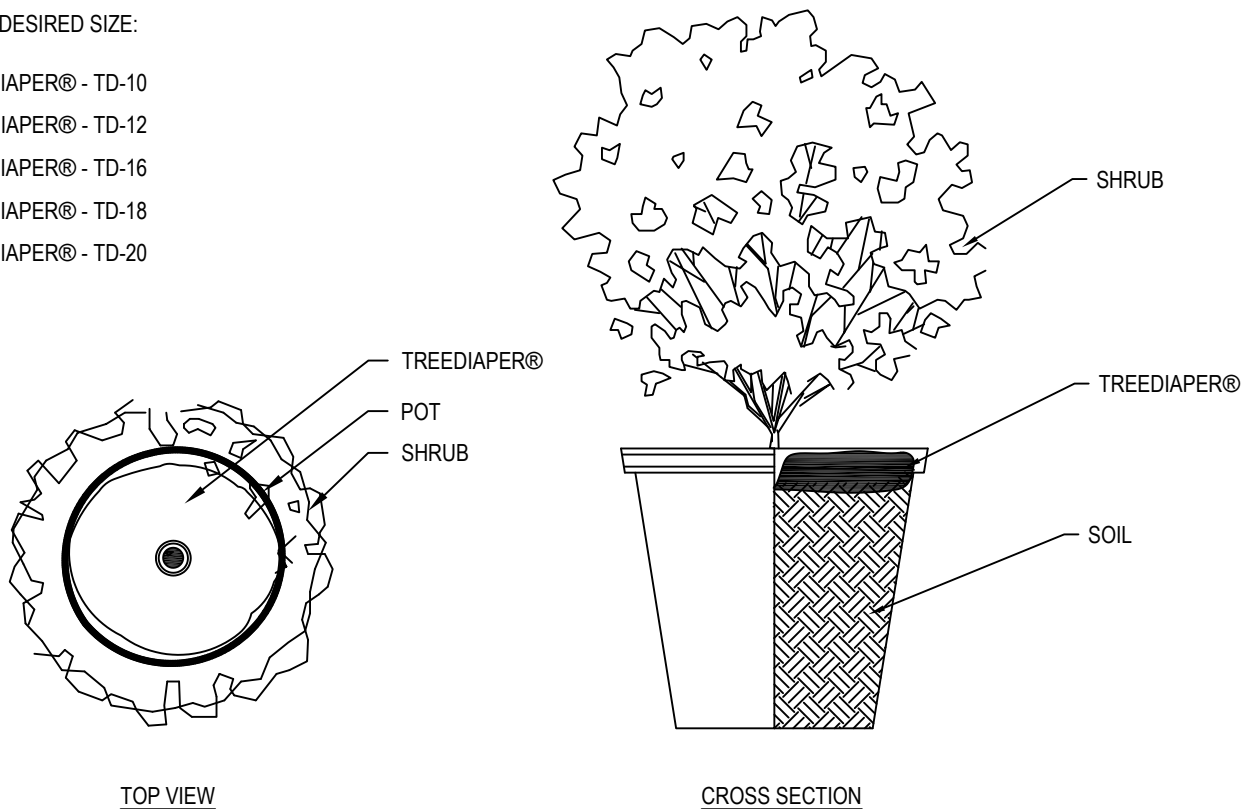

ecoturf TreeDiaper®

MIDWEST INC.

ECOTURF MIDWEST, INC
 789 GOLF LANE
 BENSENVILLE, IL 60106
 PHONE: (630) 350-9518
 FAX: (630) 350-9555
 www.ecoturfmidwest.com

SELECT DESIRED SIZE:

- TREEDIAPER® - TD-10
- TREEDIAPER® - TD-12
- TREEDIAPER® - TD-16
- TREEDIAPER® - TD-18
- TREEDIAPER® - TD-20

MANUFACTURER NOTES:

1. TREEDIAPER® IS AVAILABLE IN SMALLER SIZES FOR BUSHES, SHRUBS AND CONTAINERS.
2. CONSERVE WATER AND PROTECT YOUR PLANTS WITH MINIMAL EFFORT.
3. REDUCE FAILURE RATES BY 85-90%.
4. REDUCE YOUR MAINTENANCE BUDGET BY 75% OR MORE BY INSTALLING VARIETIES OF TREEDIAPER ON YOUR INDOOR OR OUTDOOR COMMERCIAL PLANTS.
5. NO MAINTENANCE OR WATERING IS NEEDED.
6. REDUCE DRIP IRRIGATION USAGE 50%-80%.